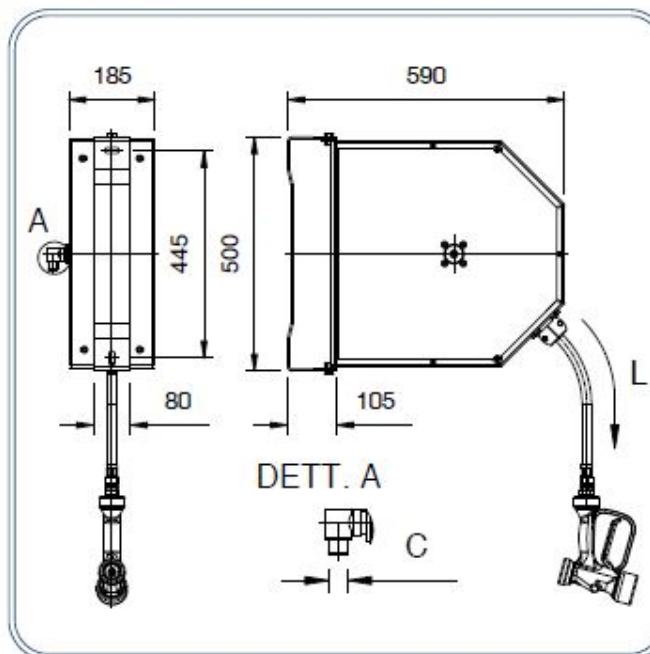

Avvolgibile chiuso a parete

Wall mounted closed reel

Specifiche tecniche - Specifications

Peso - Weight: 30,000 Kg.

Dimensioni - Dimensions

L (mt)	/	C (In)	Codice (Code)	Note (Notes)
10	/	G1/2" M	00926010	
15	/	G1/2" M	00926015	
20	/	G1/2" M	00926020	

Ricambi - Spare parts

Pos	Codice (Code)	Note (Notes)
1	R00925064	
2 (mt.10)	R31002272	
2 (mt.15)	R31002273	
2 (mt.20)	R31002274	