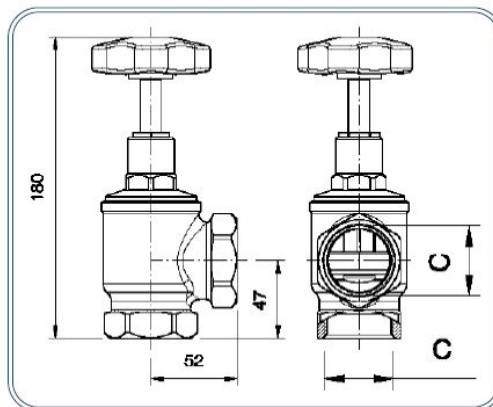

Valvola per vapore a squadra da 1"1/4 femmina *1"1/4 female connector safety valve with elbow coupling*

Dimensioni - Dimensions

C (In)	Codice (Code)	Note (Notes)
G1"1/4 F	01512006	

Specifiche tecniche - Specifications

Peso - Weight: 1,300 Kg.