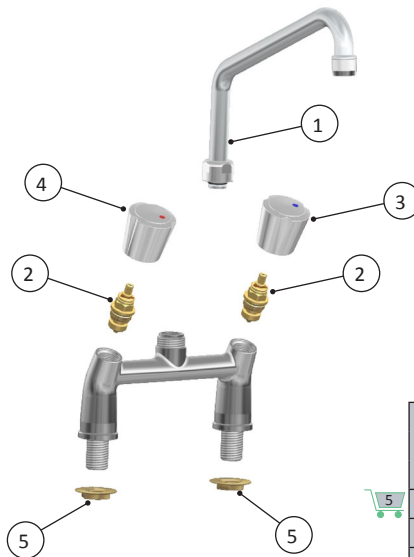

Dimensioni - Dimensions

A (mm)	B (mm)	C (in)	D (mm)	Codice (Code)	Note (Notes)
200	220	G1/2" M	30	00321203	
250	240	G1/2" M	30	00321253	
300	260	G1/2" M	30	00321303	
300	260	G1/2" M	80	00328303	

Rubinetto senza canna per attacco doccia

Tap without spout for attachment to shower unit

D (mm)	Codice (Code)	Note (Notes)
30	00321003	
80	00328003	

Caratteristiche tecniche - Specifications

PESO - Weight: 1,85 Kg

Note (Notes)

	R36100803	A = 200mm	
1	R36100804	A = 250mm	
	R36100805	A = 300mm	
2	R36107363	1/2"	
3	R36103642		
4	R36103643		
5	R32005875		