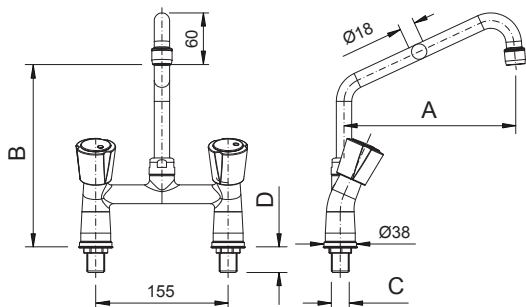

Dimensioni - Dimensions

A (mm)	B (mm)	C (in)	D (mm)	Codice (Code)	Note (Notes)
200	220	G1/2" M	30	00321203	
250	240	G1/2" M	30	00321253	
300	260	G1/2" M	30	00321303	
300	260	G1/2" M	80	00328303	

Rubinetto senza canna per attacco doccia

Tap without spout for attachment to shower unit

D (mm)	Codice (Code)	Note (Notes)
30	00321003	
80	00328003	

Caratteristiche tecniche - Specifications

PESO - Weight: 1,85 Kg

Note (Notes)

	R36100803	A = 200mm	
1	R36100804	A = 250mm	
	R36100805	A = 300mm	
2	R36107363	1/2"	
3	R36103642		
4	R36103643		
5	R32005875		