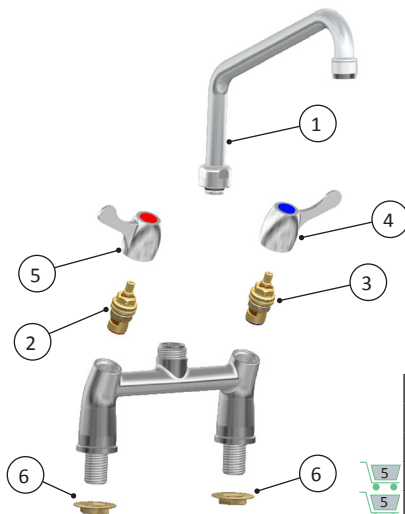

# Rubinetto miscelatore biforo da banco comandi 1/4 di giro

## Two holes mixer tap with 1/4 turn handles

Dimensioni - Dimensions

A (mm)	B (mm)	C (in)	D (mm)	Codice (Code)	Note (Notes)
200	220	G1/2" M	30	00323203	
250	240	G1/2" M	30	00323253	
300	260	G1/2" M	30	00323303	
300	260	G1/2" M	80	00328304	

Rubinetto senza canna per attacco doccia  
 Tap without spout for attachment to shower unit

D (mm)	Codice (Code)	Note (Notes)
30	00323003	
80	00323005	

### Caratteristiche tecniche - Specifications

PESO - Weight: 1,85 Kg

Note (Notes)

	R36100803	A = 200mm	
1	R36100804	A = 250mm	
	R36100805	A = 300mm	
2	R36107373	1/2"	
3	R36107374	1/2"	
4	R36103627		
5	R36103616		
6	R32005875		