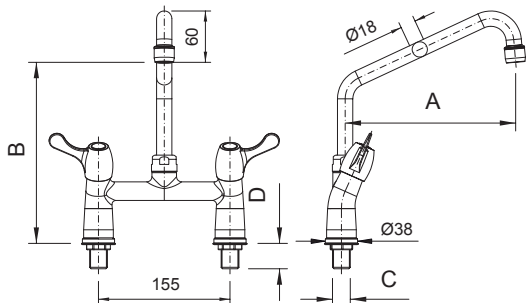

## Two holes mixer tap with 1/4 turn handles

Dimensioni - Dimensions

A (mm)	B (mm)	C (in)	D (mm)	Codice (Code)	Note (Notes)
200	220	G1/2" M	30	00323203	
250	240	G1/2" M	30	00323253	
300	260	G1/2" M	30	00323303	
300	260	G1/2" M	80	00328304	

Rubinetto senza canna per attacco doccia  
 Tap without spout for attachment to shower unit

D (mm)	Codice (Code)	Note (Notes)
30	00323003	
80	00323005	

### Caratteristiche tecniche - Specifications

PESO - Weight: 1,85 Kg

Note (Notes)

	R36100803	A = 200mm	
1	R36100804	A = 250mm	
	R36100805	A = 300mm	
2	R36107373	1/2"	
3	R36107374	1/2"	
4	R36103627		
5	R36103616		
6	R32005875		