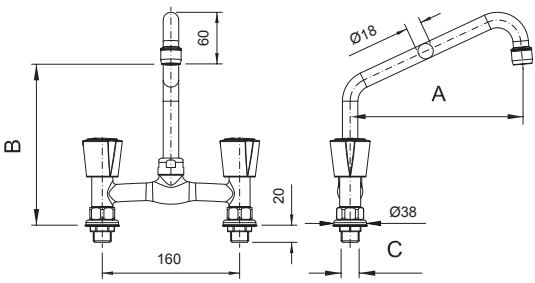

Dimensioni - Dimensions				
A (mm)	B (mm)	C (in)	Codice (Code)	Note (Notes)
200	190	G1/2" M	00311203	
250	210	G1/2" M	00311253	
300	230	G1/2" M	00311303	

**Caratteristiche tecniche - Specifications**

PESO - Weight: 1,3 Kg

Rubinetto senza canna per attacco doccia  
 Tap without spout for attachment to shower unit

Codice (Code)	Note (Notes)
00311003	

*Note (Notes)*

1	R36100803	A = 200mm	
	R36100804	A = 250mm	
	R36100805	A = 300mm	
2	R36107363	1/2"	
3	R36103642		
4	R36103643		
5	R32005875		