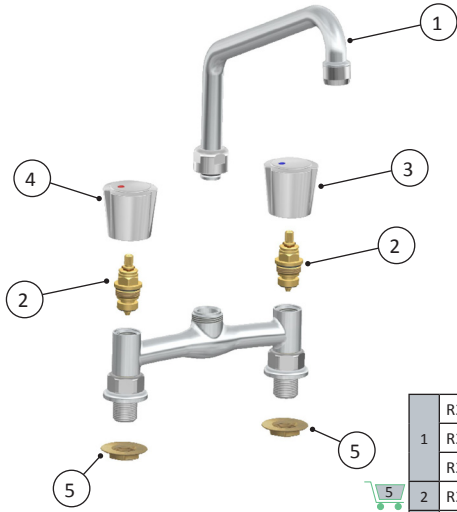

Dimensioni - Dimensions				
A (mm)	B (mm)	C (in)	Codice (Code)	Note (Notes)
200	190	G1/2" M	00311203	
250	210	G1/2" M	00311253	
300	230	G1/2" M	00311303	

**Caratteristiche tecniche - Specifications**

PESO - Weight: 1,3 Kg

Rubinetto senza canna per attacco doccia  
 Tap without spout for attachment to shower unit

Codice (Code)	Note (Notes)
00311003	

*Note (Notes)*

1	R36100803	A = 200mm	
	R36100804	A = 250mm	
	R36100805	A = 300mm	
2	R36107363	1/2"	
3	R36103642		
4	R36103643		
5	R32005875		