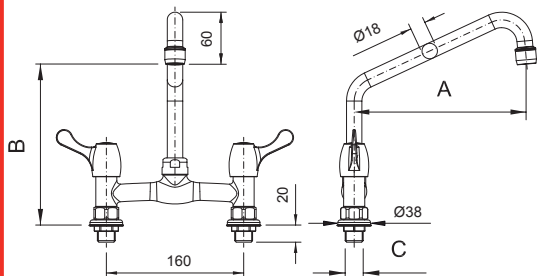

Dimensioni - Dimensions

A (mm)	B (mm)	C (in)	Codice (Code)	Note (Notes)
200	190	G1/2" M	00313203	
250	210	G1/2" M	00313253	
300	230	G1/2" M	00313303	

Rubinetto senza canna per attacco doccia

Tap without spout for attachment to shower unit

Codice (Code)	Note (Notes)
00313003	

Caratteristiche tecniche - Specifications

PESO - Weight: 1,3 Kg

Note (Notes)

	R36100803	A = 200mm	
1	R36100804	A = 250mm	
	R36100805	A = 300mm	
2	R36107373	1/2"	
3	R36107374	1/2"	
4	R36103627		
5	R36103616		
6	R32005875		