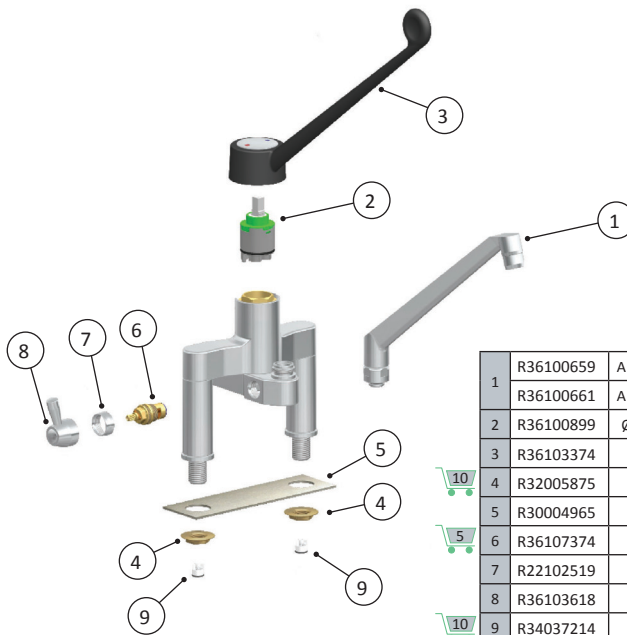

# Rubinetto miscelatore biforo con boccafusa attacco doccia

## Two holes single lever mixer tap with cast outlet attachment to shower units

Dimensioni - Dimensions

A (mm)	B (mm)	C (in)	D (mm)	Codice (Code)	Note (Notes)
200	250	G1/2" M	30	00343123	
250	290	G1/2" M	30	00343133	
200	250	G1/2" M	80	00348123	
250	290	G1/2" M	80	00348133	

### Caratteristiche tecniche - Specifications

PESO - Weight: 5 Kg

Note (Notes)

1	R36100659	A = 200mm	
	R36100661	A = 250mm	
2	R36100899	Ø40 10x10,5	
3	R36103374	Clinica	
4	R32005875		
5	R30004965		
6	R36107374	1/2"	
7	R22102519		
8	R36103618		
9	R34037214	Ø14	