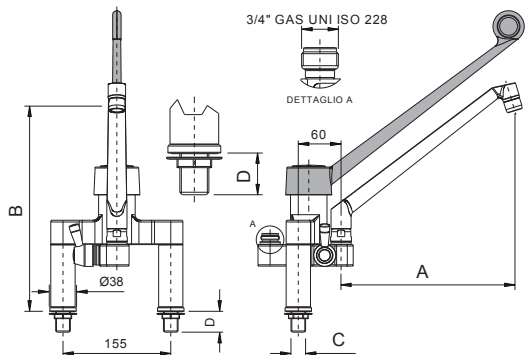

# Rubinetto miscelatore biforo con boccafusa attacco doccia

## Two holes single lever mixer tap with cast outlet attachment to shower units

Dimensioni - Dimensions

A (mm)	B (mm)	C (in)	D (mm)	Codice (Code)	Note (Notes)
200	250	G1/2" M	30	00343123	
250	290	G1/2" M	30	00343133	
200	250	G1/2" M	80	00348123	
250	290	G1/2" M	80	00348133	

### Caratteristiche tecniche - Specifications

PESO - Weight: 5 Kg

Note (Notes)

1	R36100659	A = 200mm	
	R36100661	A = 250mm	
2	R36100899	Ø40 10x10,5	
3	R36103374	Clinica	
4	R32005875		
5	R30004965		
6	R36107374	1/2"	
7	R22102519		
8	R36103618		
9	R34037214	Ø14	